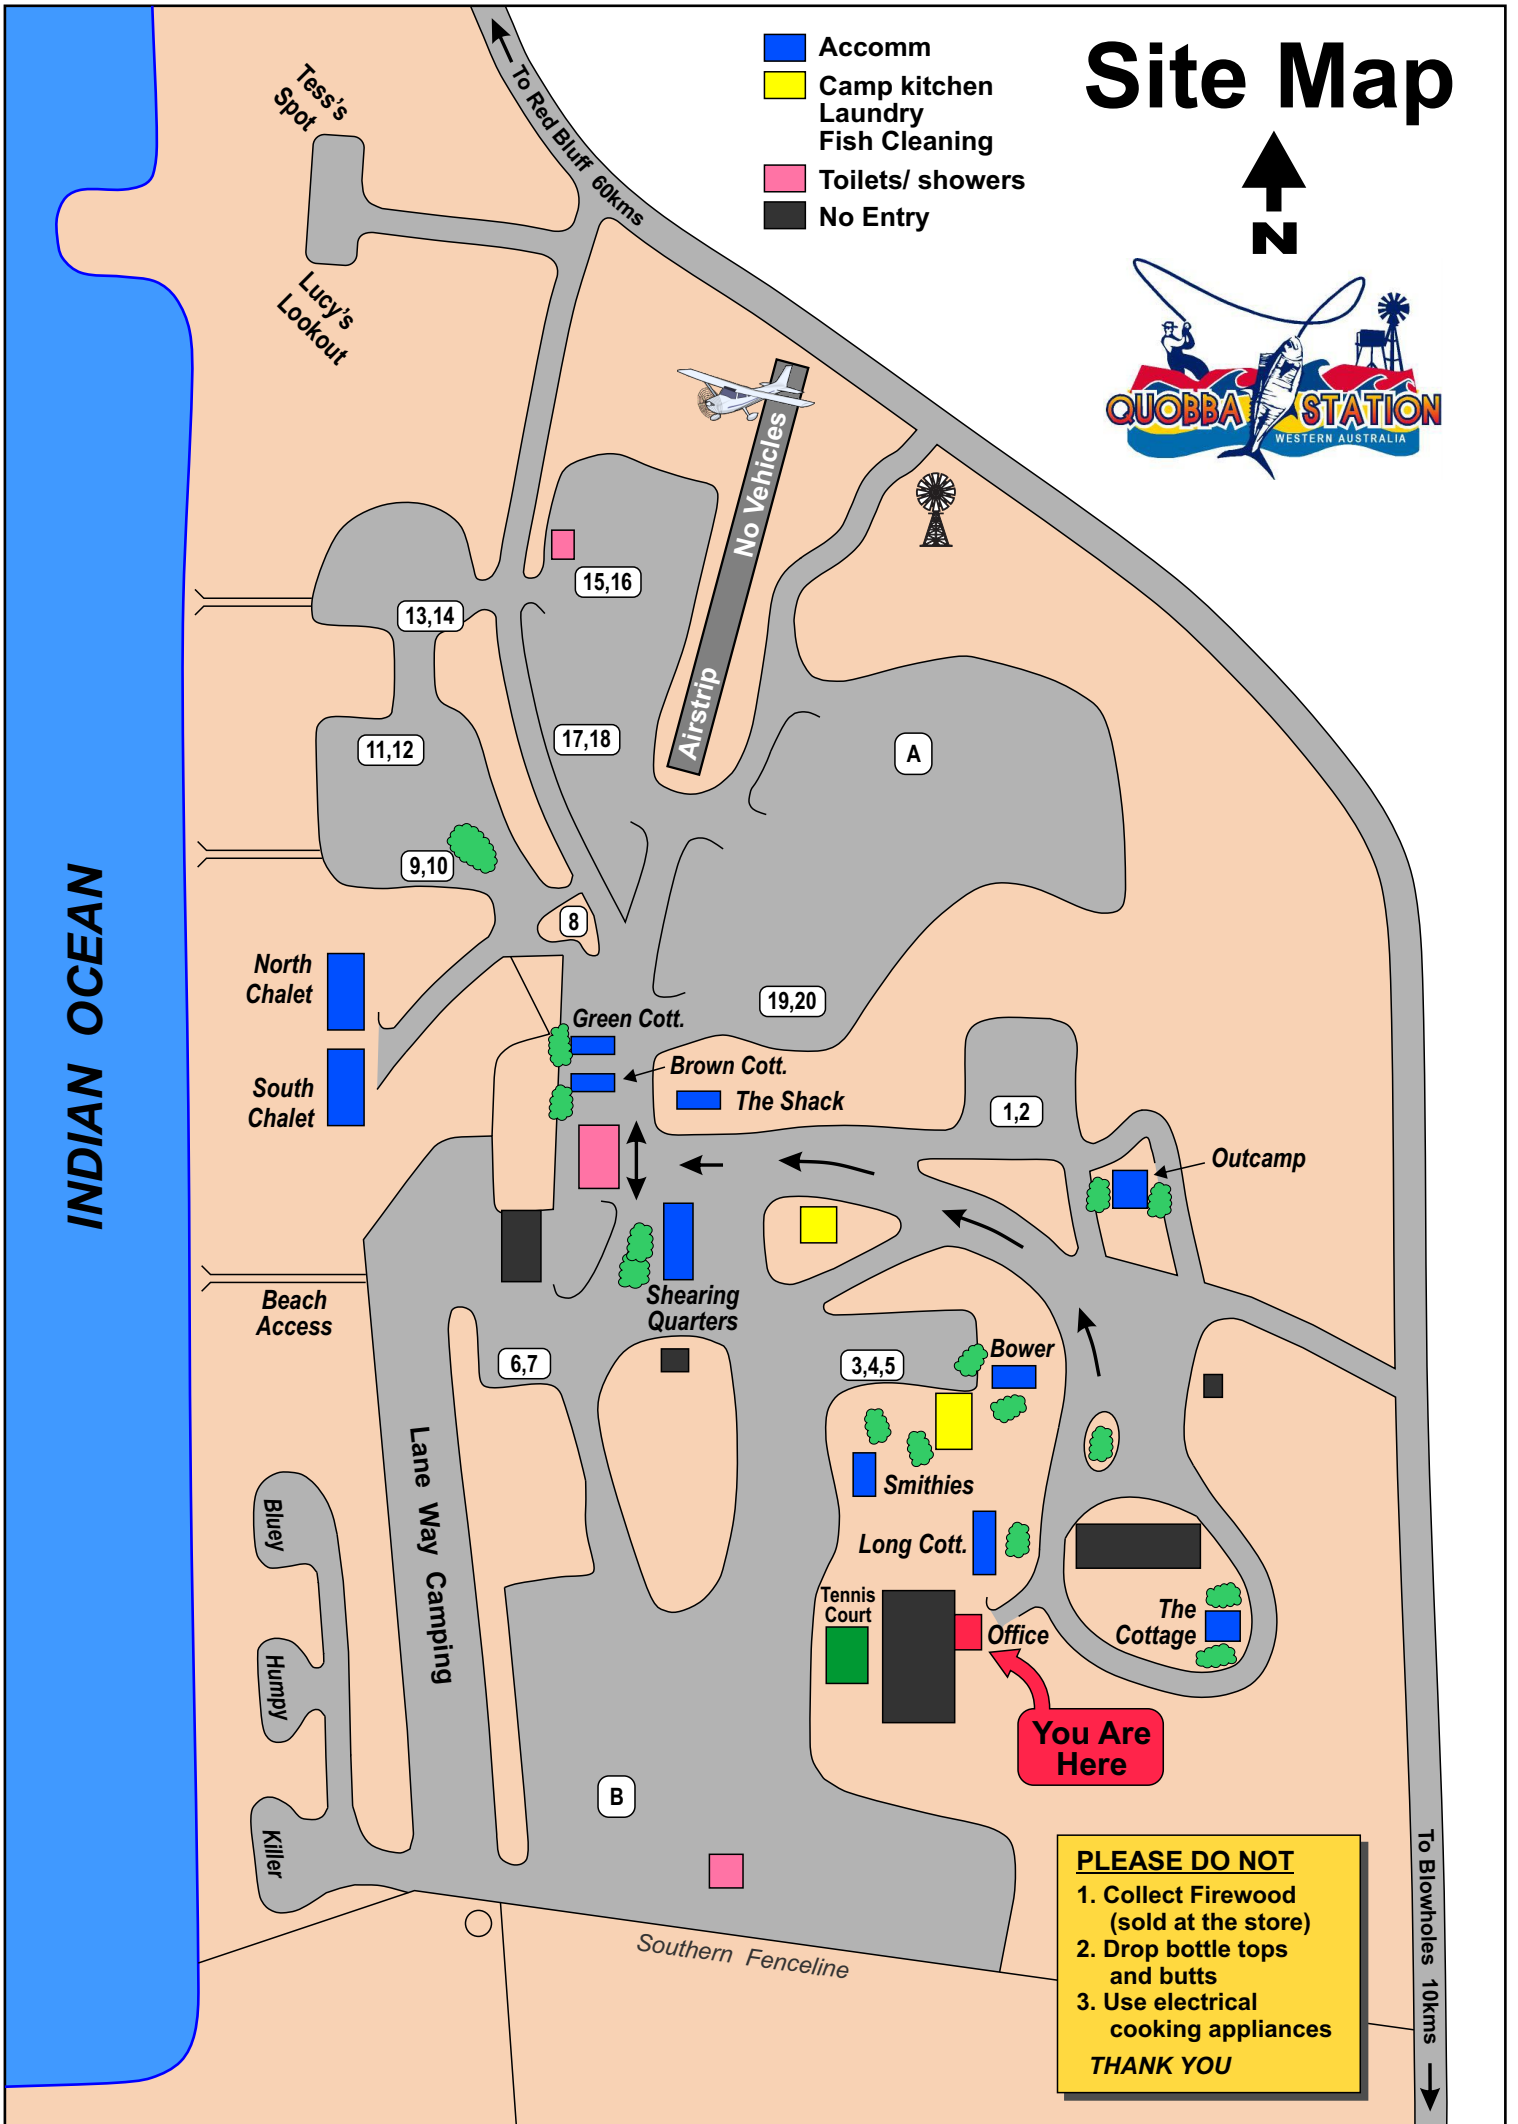

Site Map

- Accomm
- Camp kitchen
Laundry
Fish Cleaning
- Toilets/ showers
- No Entry

PLEASE DO NOT

1. Collect Firewood (sold at the store)
2. Drop bottle tops and butts
3. Use electrical cooking appliances