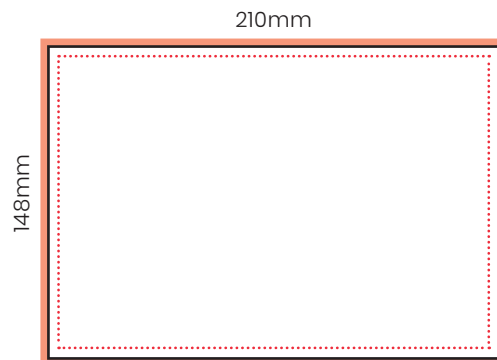

105mm

148mm

Quarter Page

4 colour advertisement
\$495.00 + GST
\$635.00 + GST for Non-Members

CENTRAL THE EXPLORER

Advertising Ratesheet

General Specifications

Please supply the file in High Resolution (min. 300dpi) in CMYK.

Please always supply the file with bleed.

Please ensure all design elements are within the margin area, which is 5mm inside the format

Accepted file types:
PDF, JPG, EPS
or TIFF

Full Page

Trimmed Size:
210 x 297 mm

Please add 5mm bleed to whole advert (see left).

Size with bleed:
220 x 307 mm

Half Page

Trimmed Size:
210 x 148 mm

Please add 5mm bleed to whole advert (see left).

Size with bleed:
220 x 158 mm

Quarter Page

Trimmed Size: 105 x 148 mm
or 210 x 74 mm

Please add 5mm bleed to whole advert (see left).

Size with bleed: 115 x 158 mm
or 220 x 84mm

BIANCA PINHEIRO

Advertising Sales Coordinator

Tourism Central Australia