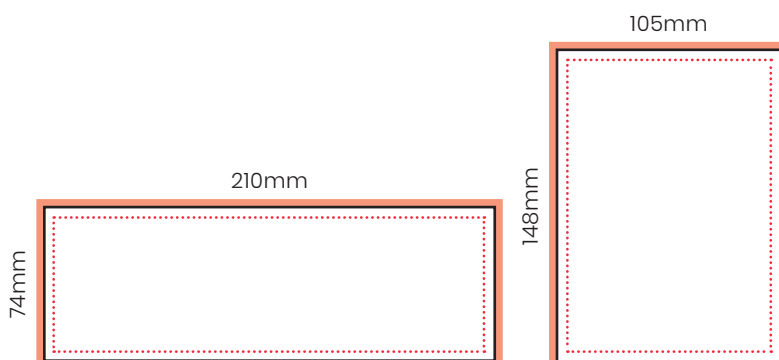

Please always supply the file with bleed.

Please ensure all design elements are within the margin area, which is 5mm inside the format

Accepted file types:
PDF, JPG, EPS
or TIFF

Full Page

Trimmed Size:
210 x 297 mm

Please add 5mm bleed to whole advert (see left).

Size with bleed:
220 x 307 mm

Half Page

Trimmed Size:
210 x 148 mm

Please add 5mm bleed to whole advert (see left).

Size with bleed:
220 x 158 mm

Quarter Page

Trimmed Size: 105 x 148 mm
or 210 x 74 mm

Please add 5mm bleed to whole advert (see left).

Size with bleed: 115 x 158 mm
or 220 x 84mm

BIANCA PINHEIRO

Advertising Sales Coordinator

Tourism Central Australia