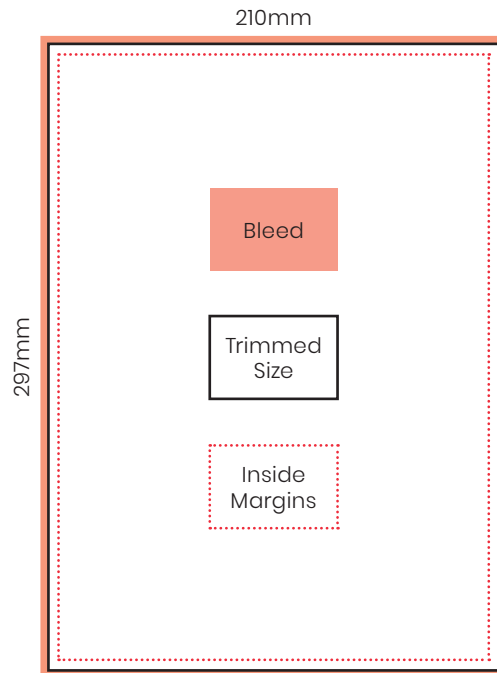

105mm

148mm

Quarter Page

4 colour advertisement
\$495.00 + GST
\$635.00 + GST for Non-Members

CENTRAL THE EXPLORER

Advertising Ratesheet

General Specifications

Please supply the file in High Resolution (min. 300dpi) in CMYK.

Please always supply the file with bleed.

Please ensure all design elements are within the margin area, which is 5mm inside the format

Accepted file types:
PDF, JPG, EPS
or TIFF

Full Page

Trimmed Size:
210 x 297 mm

Please add 5mm bleed to whole advert (see left).

Size with bleed:
220 x 307 mm

Half Page

Trimmed Size:
210 x 148 mm

Please add 5mm bleed to whole advert (see left).

Size with bleed:
220 x 158 mm

Quarter Page

Trimmed Size: 105 x 148 mm
or 210 x 74 mm

Please add 5mm bleed to whole advert (see left).

Size with bleed: 115 x 158 mm
or 220 x 84mm

BIANCA PINHEIRO

Advertising Sales Coordinator

Tourism Central Australia