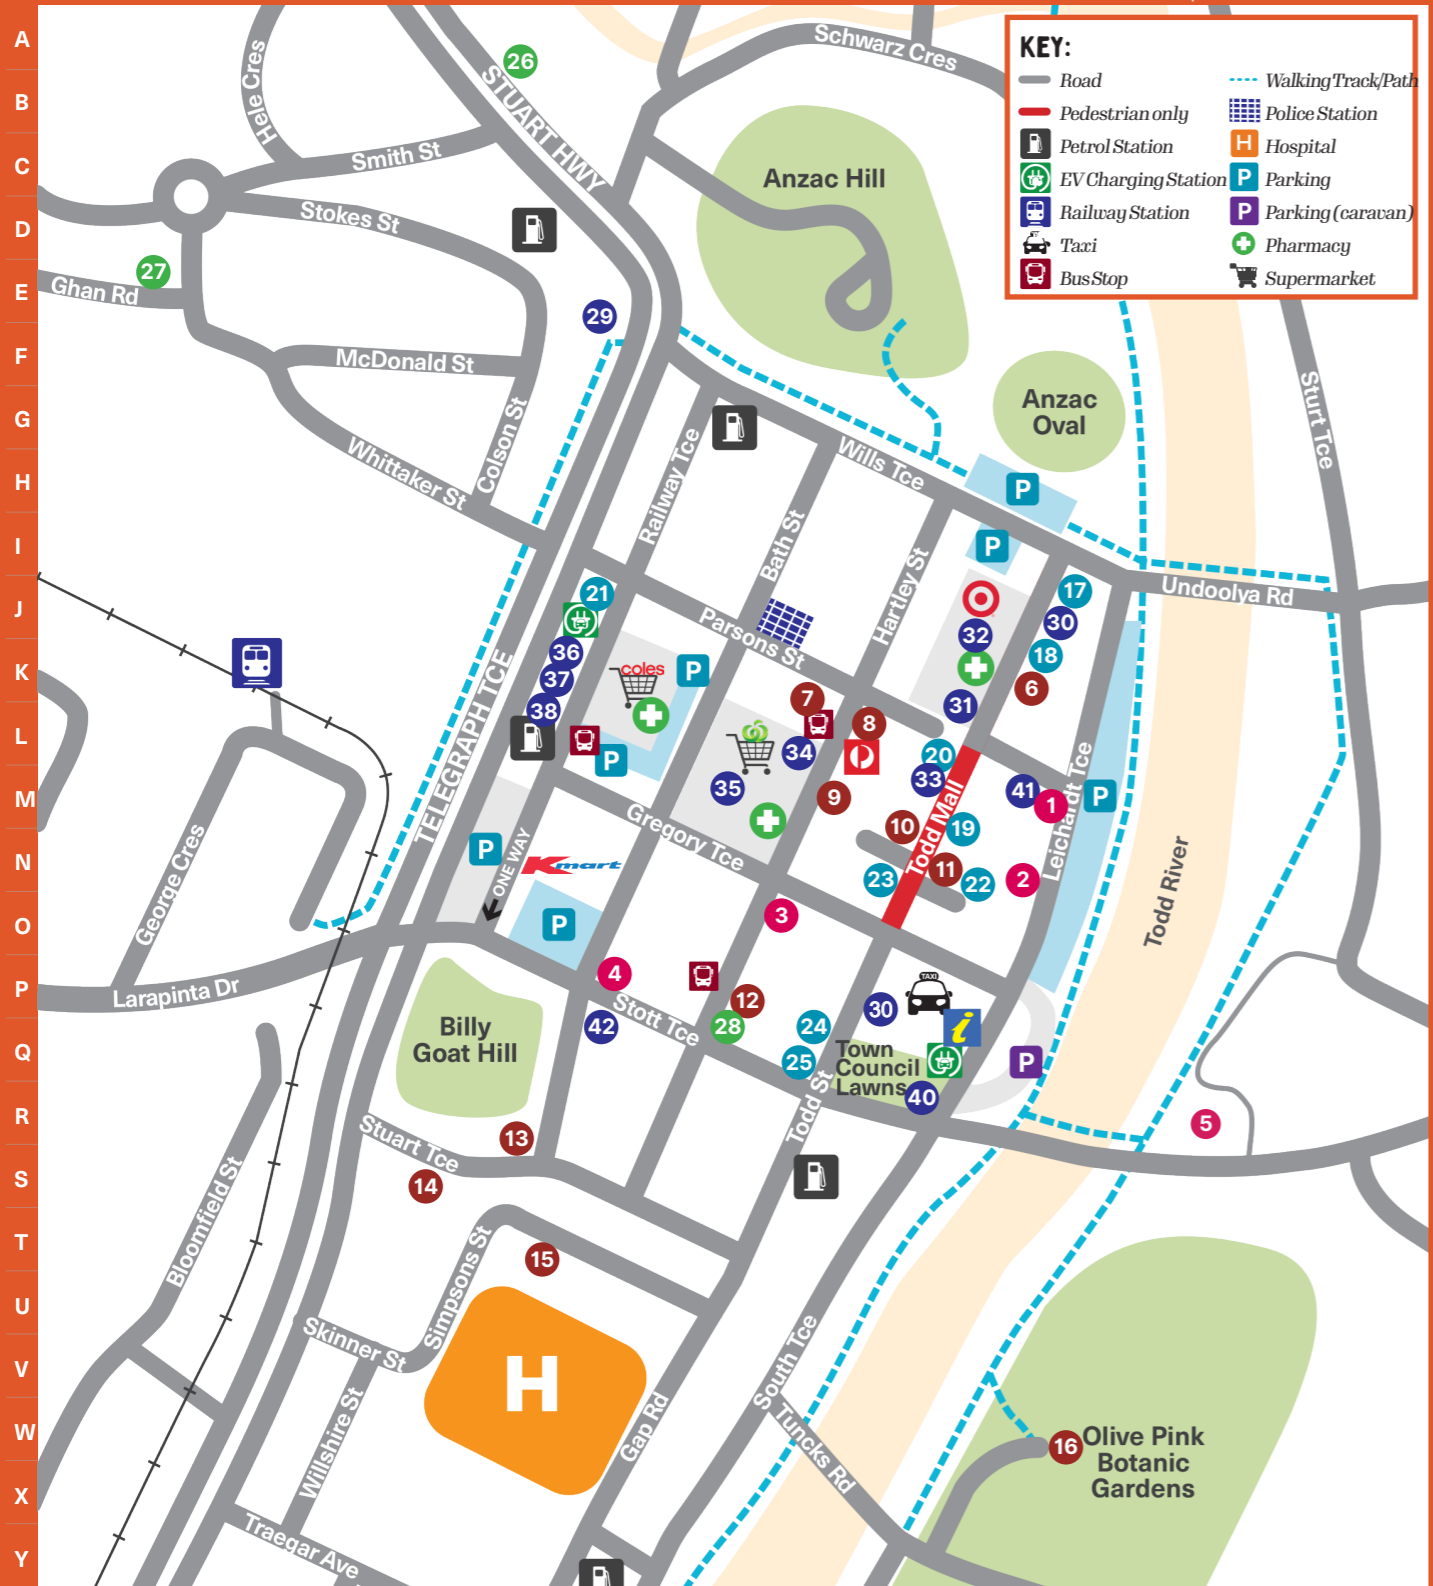

ALICE SPRINGS CBD MAP

1	2	3	4	5	6	7	8	9	10	11	12	13	14	15	16	17	18	19	20	21	22						
ACCOMMODATION																											
1. YHA Alice Springs	08 8952 8855	M16	DINING																								
2. Stay at Alice Springs Hotel	08 8950 6666	N16	17. Todd Tavern	08 8952 1255	J17	RETAIL & SERVICES																					
3. The Diplomat Hotel	08 8952 8977	O12	18. The Locals Alice Springs	0478 513 012	K16	29. Alice Springs Toyota Car Wash	08 8955 4200	E9																			
4. Elkira Court Motel	08 8952 1222	P10	19. That Little Cafe	0408 562 519	N15	30. Alice Springs Cinema	08 8953 2888	J17																			
5. Mercure Alice Springs Resort	08 8951 4545	R19	20. Sporties Cafe and Restaurant	08 8953 0935	M15	31. Alice Plaza Shopping Centre	08 8952 9666	L15																			
ATTRACTIONS																											
6. Megafauna Central Museum	08 8951 1113	K16	21. McDonald's	08 8952 4555	J9	32. Plaza Wellbeing Centre	08 7904 9046	J15																			
7. Stuart Town Gaol	08 8952 4516	K13	22. Page 27 Café	0417 486 464	N15	33. Outbush Alice Springs	08 8953 0222	M15																			
8. The Residency	08 8953 6073	L14	23. Epilogue Lounge & Rooftop Bar	0429 003 874	N14	34. Bendigo Bank	08 8953 2137	N15																			
9. Hartley Street School Museum	08 8952 4516	M13	24. Bojangles Saloon and Dining Room		Q13	35. Yepereny Shopping Centre	08 8952 7417	L13																			
10. Adelaide House Museum	08 8952 1856	M14	25. KFC	08 7928 7102	Q12	36. Alicetronics	08 8952 5177	M11																			
11. This is Aboriginal Art	08 8952 1544	N15	3. Stumps Café (@ The Diplomat)	08 8952 8977	O12	37. Phone Hut	08 8952 3411	J9																			
12. Yubu Napa Art Gallery	08 8952 2007	R8	3. Uncles Tavern (@ The Diplomat)	08 8952 8977	O12	38. Alice Laundromat	08 8953 3663	K9																			
13. Alice Springs Reptile Centre	08 8952 8900	R8	5. Barra on Todd Restaurant & Bar (@ Mercure)	08 8952 3523	R19	39. Alice Springs Town Council	0455 020 162	K9																			
14. Women's Museum of Australia & Old Gaol	08 8952 9006	S7	CAR & BIKE HIRE																								
15. Royal Flying Doctor Service	08 8958 8411	T8	26. My Ride Bike Shop & Hire	08 8952 4551	A8	40. Alice Springs Public Library	08 8950 0500	Q14																			
16. Olive Pink Botanic Gardens	08 8952 2154	W17	27. Red Centre Adventures (Bike Hire)	08 8952 6120	E2	41. Alice Springs Police Station	08 8950 5555	R14																			
			28. Thrifty Car Rental	08 8952 9999	Q11	42. Alice Springs Police Station	08 8951 8823	J12																			
						Train Station (The Ghan)	1800 703 357	K4																			
						Australia Post	13 13 18	L13																			
						41. Wonderland in Alice	08 8952 1236	M16																			
						42. Red Hot Arts Central Australia	08 8952 2392	P9