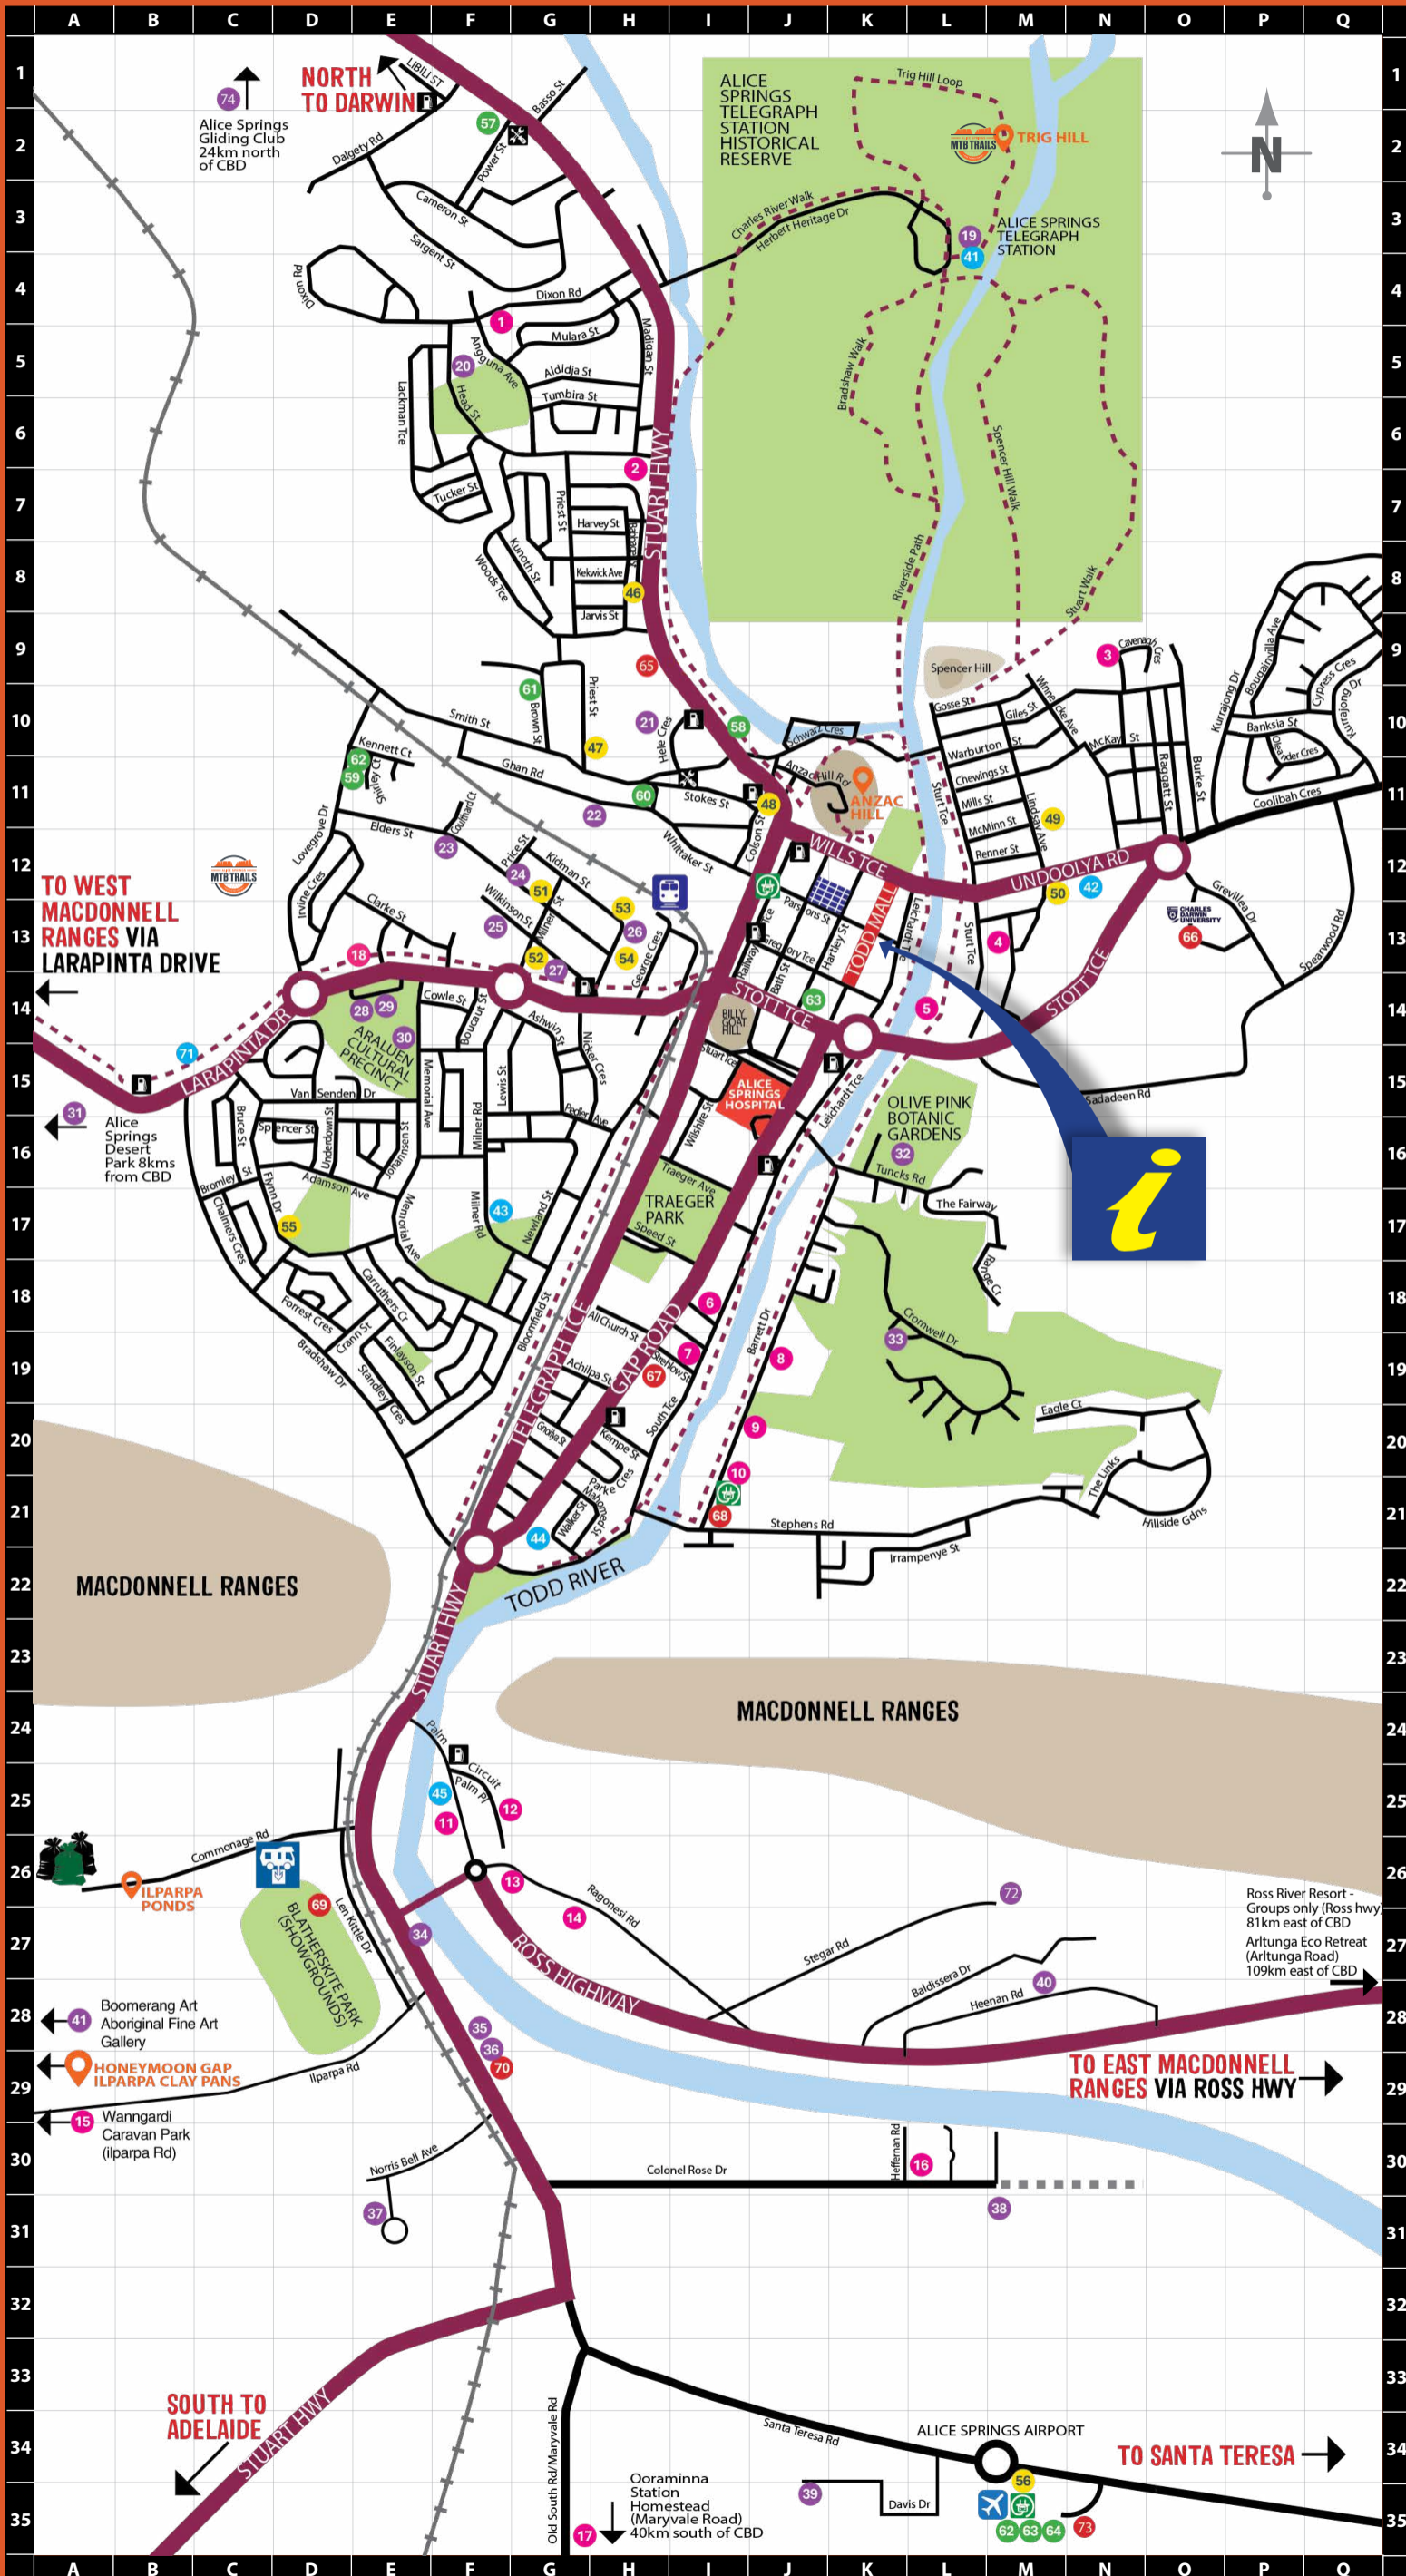

41 Todd Mall, Alice Springs
Mon - Fri: 8:00am - 5:00pm
Weekends & Public Holidays: 9:30am - 4:00pm

ACCOMMODATION

1. A Good Rest B&B	08 8952 5272	F4
2. Wintersun Cabin & Caravan Park	08 8952 4080	H6
3. Cavenagh Lodge	08 8952 2257	N9
4. Alice Lodge	08 8953 1975	M13
5. Mercure Alice Springs Resort	08 8951 4545	L14
6. Quest Alice Springs	08 8959 0000	I18
7. Alice on Todd Apartments	08 8953 8033	I19
8. Desert Palms Alice Springs	08 8953 5977	J19
9. DoubleTree by Hilton Alice Springs	08 8950 8000	J20
10. Crowne Plaza Alice Springs Lasseters	08 8950 7777	I20
11. G'Day Mate Tourist Park	08 8952 9589	F25
12. Discovery Parks - Alice Springs	08 8952 6111	G25
13. Heritage Caravan Park	08 8953 1418	G26
14. Alice Village	0439 803 024	A27
15. Wannardi Caravan Park	0417 090 552	G30
16. Sturt Desert Pea House	08 8956 7755	L30
17. Ooraminna Station Homestead	08 8953 0477	H35
74. Alice Springs Tourist Park	08 8952 2547	E13

DINING

41. Trail Station Café	08 8952 3993	L4
42. Club Eastside	08 8952 1917	N12
43. Gillen Club	08 8952 3749	F17
44. Gapview Hotel	08 8952 6578	G21
45. Alice Spring Brewing Co	08 7904 4007	F25
10. Barra on Todd Restaurant & Bar (@ Mercure)	08 8952 3523	L14
10. Tali (@ Crowne)	08 8950 7777	I20
10. The Juicy Rump (@ Crowne)	08 8950 7777	I20
71. The Feast Restaurant	08 8952 0099	B15

KEY

	Information Centre	K13		MTB Trails	L2 & C12
	Walking/Cycling Track			Alice Springs Police Station	K12
	Place of Interest			Train Station (The Ghan)	I12
	Parks & Recreation			Alice Springs Hospital	J15
	Caravan Dump	D26		Alice Springs Airport	M35
	Fuel			Hardware Stores	
	EV Charging Station				