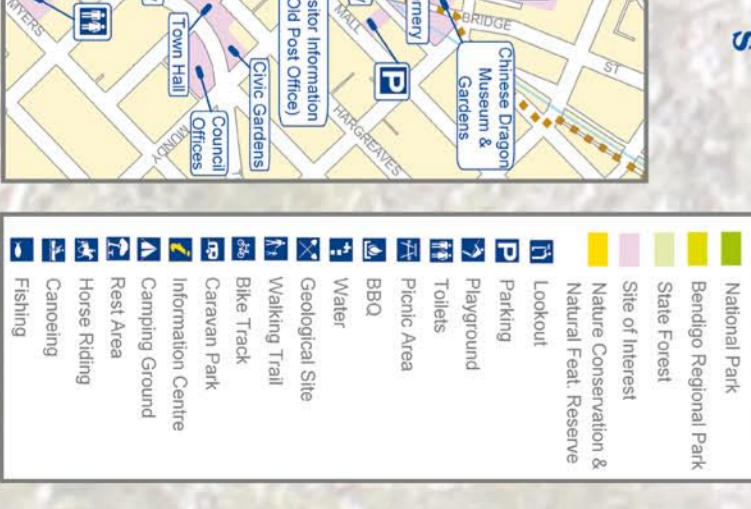

#### HISTORIC MINING SITES

- Central Deborah Goldmine (C5)
- Chinese Diggings Historic Reserve (E4)
- Diamond Hill Historic Reserve (C7)
- Victoria Hill Historic Reserve (C5)

- #### OTHER CULTURES
- Chinese Dragon Museum (CBD inset)
  - Chinese Gardens (CBD inset)
  - Chinese Joss House (D4)

### PLAY ON THE PLAYGROUNDS

- Botanic Gardens White Hills (E3)
- Canterbury Park Gardens (C3)
- Coolinda Park (B6)
- Londonderry Picnic Area (C5)
- Kangaroo Flat Lions Park (B6)
- Strathdale Lions Park (E5)