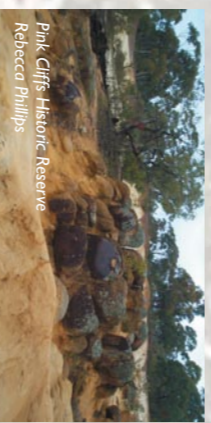

CULTURAL HERITAGE

HISTORIC MINING SITES

- Central Deborah Goldmine (C5)
- Chinese Diggings Historic Reserve (E4)
- Diamond Hill Historic Reserve (C7)
- Victoria Hill Historic Reserve (C5)

1. #### OTHER CULTURES
2. Chinese Dragon Museum (CBD inset)
   - Chinese Gardens (CBD inset)
   - Chinese Joss House (D4)

PLAY ON THE PLAYGROUNDS

- Botanic Gardens White Hills (E3)
- Canterbury Park Gardens (C3)
- Coolinda Park (B6)
- Londonderry Picnic Area (C5)
- Kangaroo Flat Lions Park (B6)
- Strathdale Lions Park (E5)