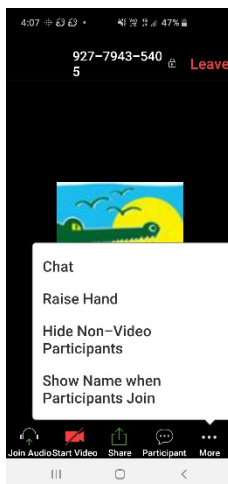

TOURISM TOP END wild life - wild land

AGM Voting How-to Guide

Voting and Responding

*These buttons are only available via your computer, smartphone app and iPad.

1. We have added in a raise your hand feedback buttons. Via your computer

2. On your computer this icon can be found under the 'Participants' button at the bottom of your screen.

On a mobile this is found by clicking on the 3 dots on the right-hand side.

3. To respond to a question, simply click on the raise hand button.