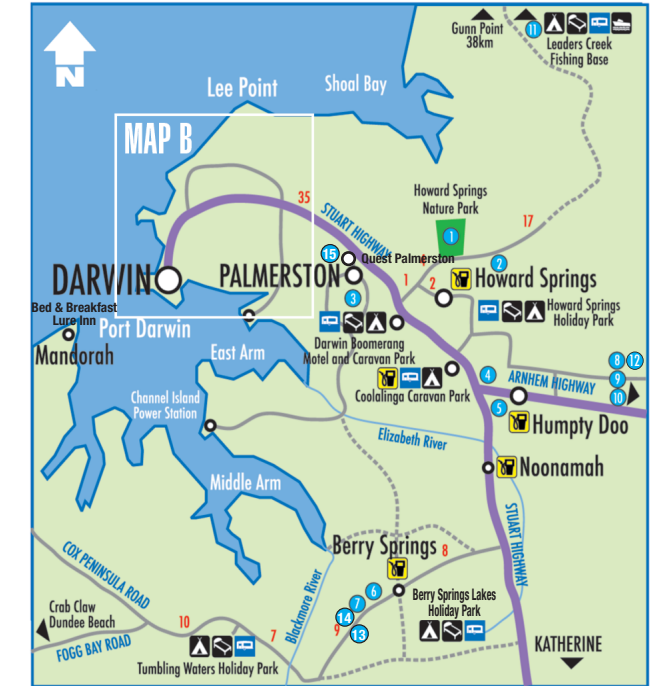

Hotels / Motels /Apartments

- 1 Coconut Grove Holiday Apartments
- 2 Parap Village Apartments
- 4 SKYCITY Darwin
- 5 Cullen Bay Holiday Apartments
- 6 Marina View Serviced Apartments
- 7 Rydges Darwin Airport Resort
- 8 Rydges Darwin Airport Hotel
- 9 Best Western Darwin Airport Gateway Motel
- 11 Hi Way Inn Motel Darwin
- 12 Dragonfly House
- 13 Orana Lodge
- 14 Quest Parap
- 15 Casa on Gregory

Hostels, Backpackers, Bed & Breakfast, Caravan Parks

- 1 Aurora Shady Glen Tourist Park
- 2 HiddenValley Tourist Park
- 3 Grungle Downs Tropical Bed & Breakfast
- 4 Beale's Bedfish & Breakfast
- 5 Darwin FreeSpirit Resort
- 6 Bromeliad Bed and Breakfast

- Hospital
- General Post Office
- Public Toilets
- Police Station
- Bike Paths
- Casuarina Bus Terminal
- Boat ramp
- Caravan/Camping Park
- Barbeque
- Visitor Information
- Public Swimming Pool

Outer Darwin Attractions

- 1 Howard Springs Nature Park
- 2 Jenny's Orchid Garden
- 3 Palmerston Shopping Centre/Cmax Cinemas
- 4 Reidy's Fishing Lure Factory
- 5 Diggerdoo Hut and Art Gallery
- 6 Berry Springs Nature Reserve
- 7 Territory Wildlife Park
- 8 Fogg Dam Reserve
- 9 Window on the Wetlands
- 10 Jumping Crocodile Cruises
- 11 Leaders Creek Fishing Base
- 12 Wetland Cruises (Corroboree Billabong)
- 13 Crazy Acres Farm Shop
- 14 Flicking Fresh Barramundi Farm
- 15 Palmerston Water Park

For further information on the Outer Darwin region, and an online reservation service for accommodation, attractions, tours and charters log on to our website: www.tourismtopend.com.au