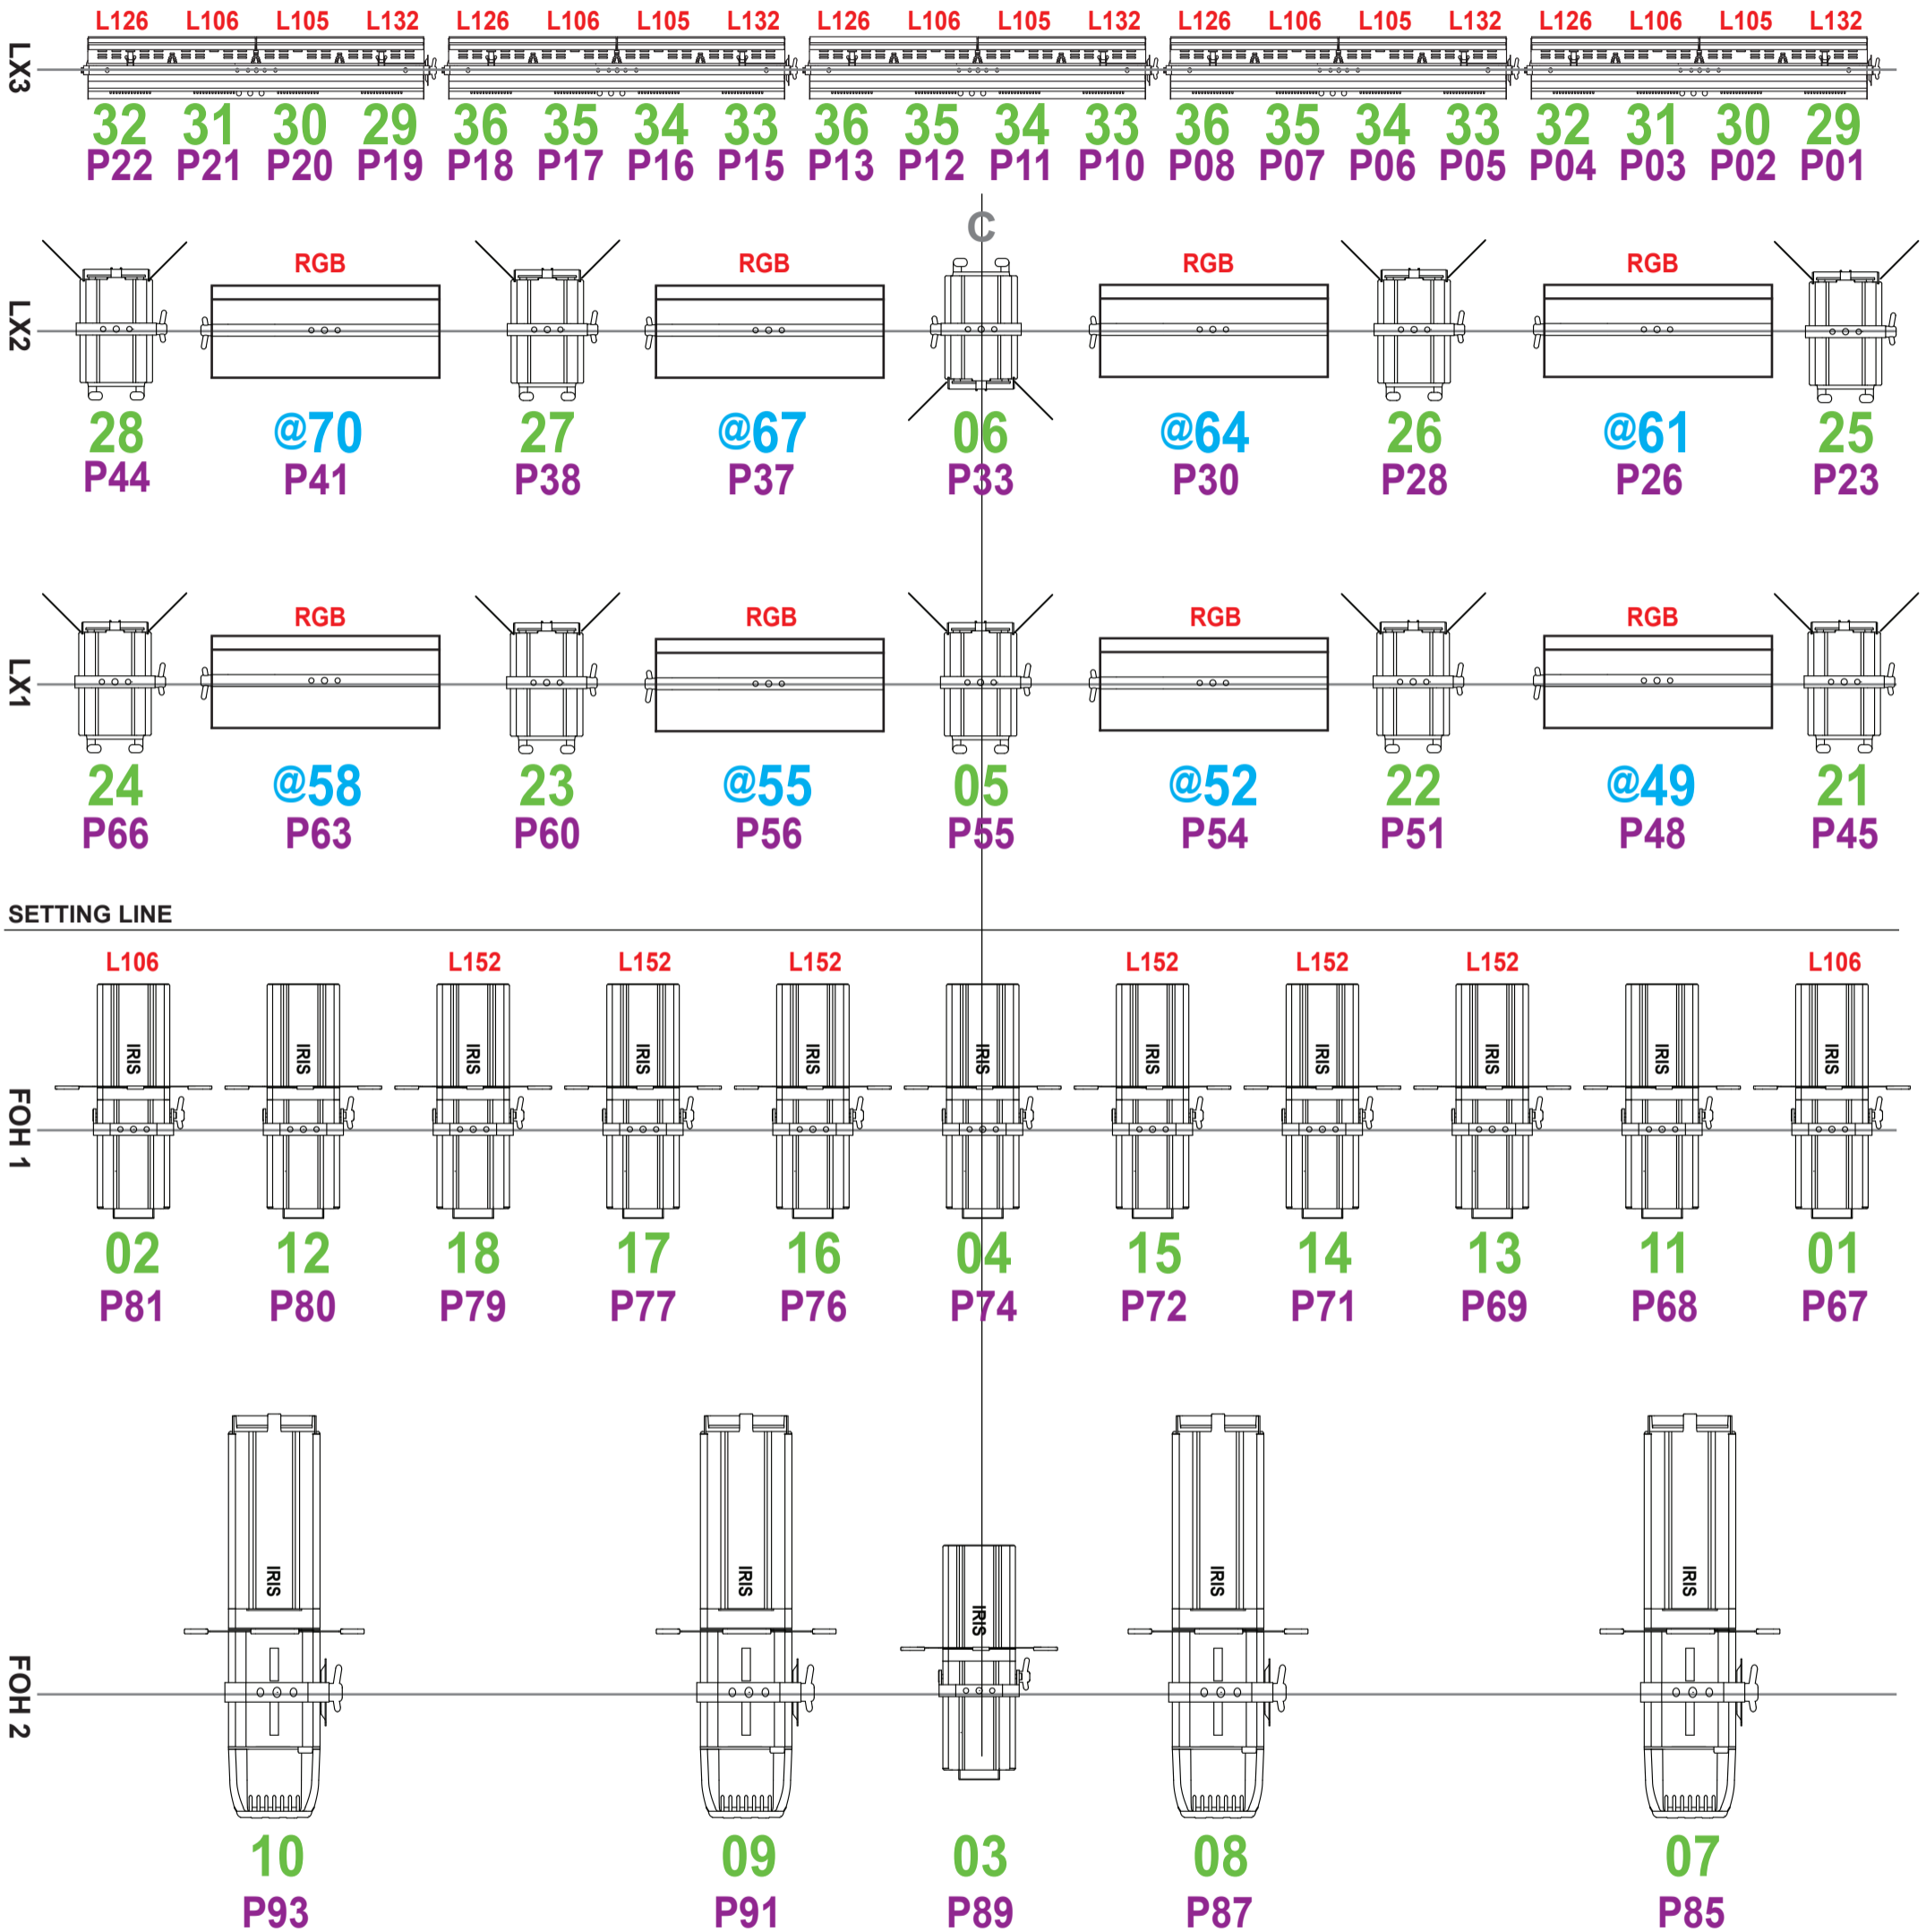

# CENTENARY HALL ♦ GOOLWA STANDARD LIGHTING RIG

VERSION 1D - 28/03/2012 ♦ CONTACT: JOSH SMART 0423 222 624

COLOUR

**DIMMER**  
**@ADDRESS**  
**PATCH**

ProShop LED Honeycomb 36 TV (8)

CCT Z00MG Freedom 800w 7-17° (4)

CCT Z00MF Freedom 800w 28-58° Variable Beam (12)

CCT Z0642 Minuette 650w 18-57° Fresnel (10)

CCT Z0C49 Minuette 500w x 4 Cyc Flood (5)

PLAN NOT TO SCALE