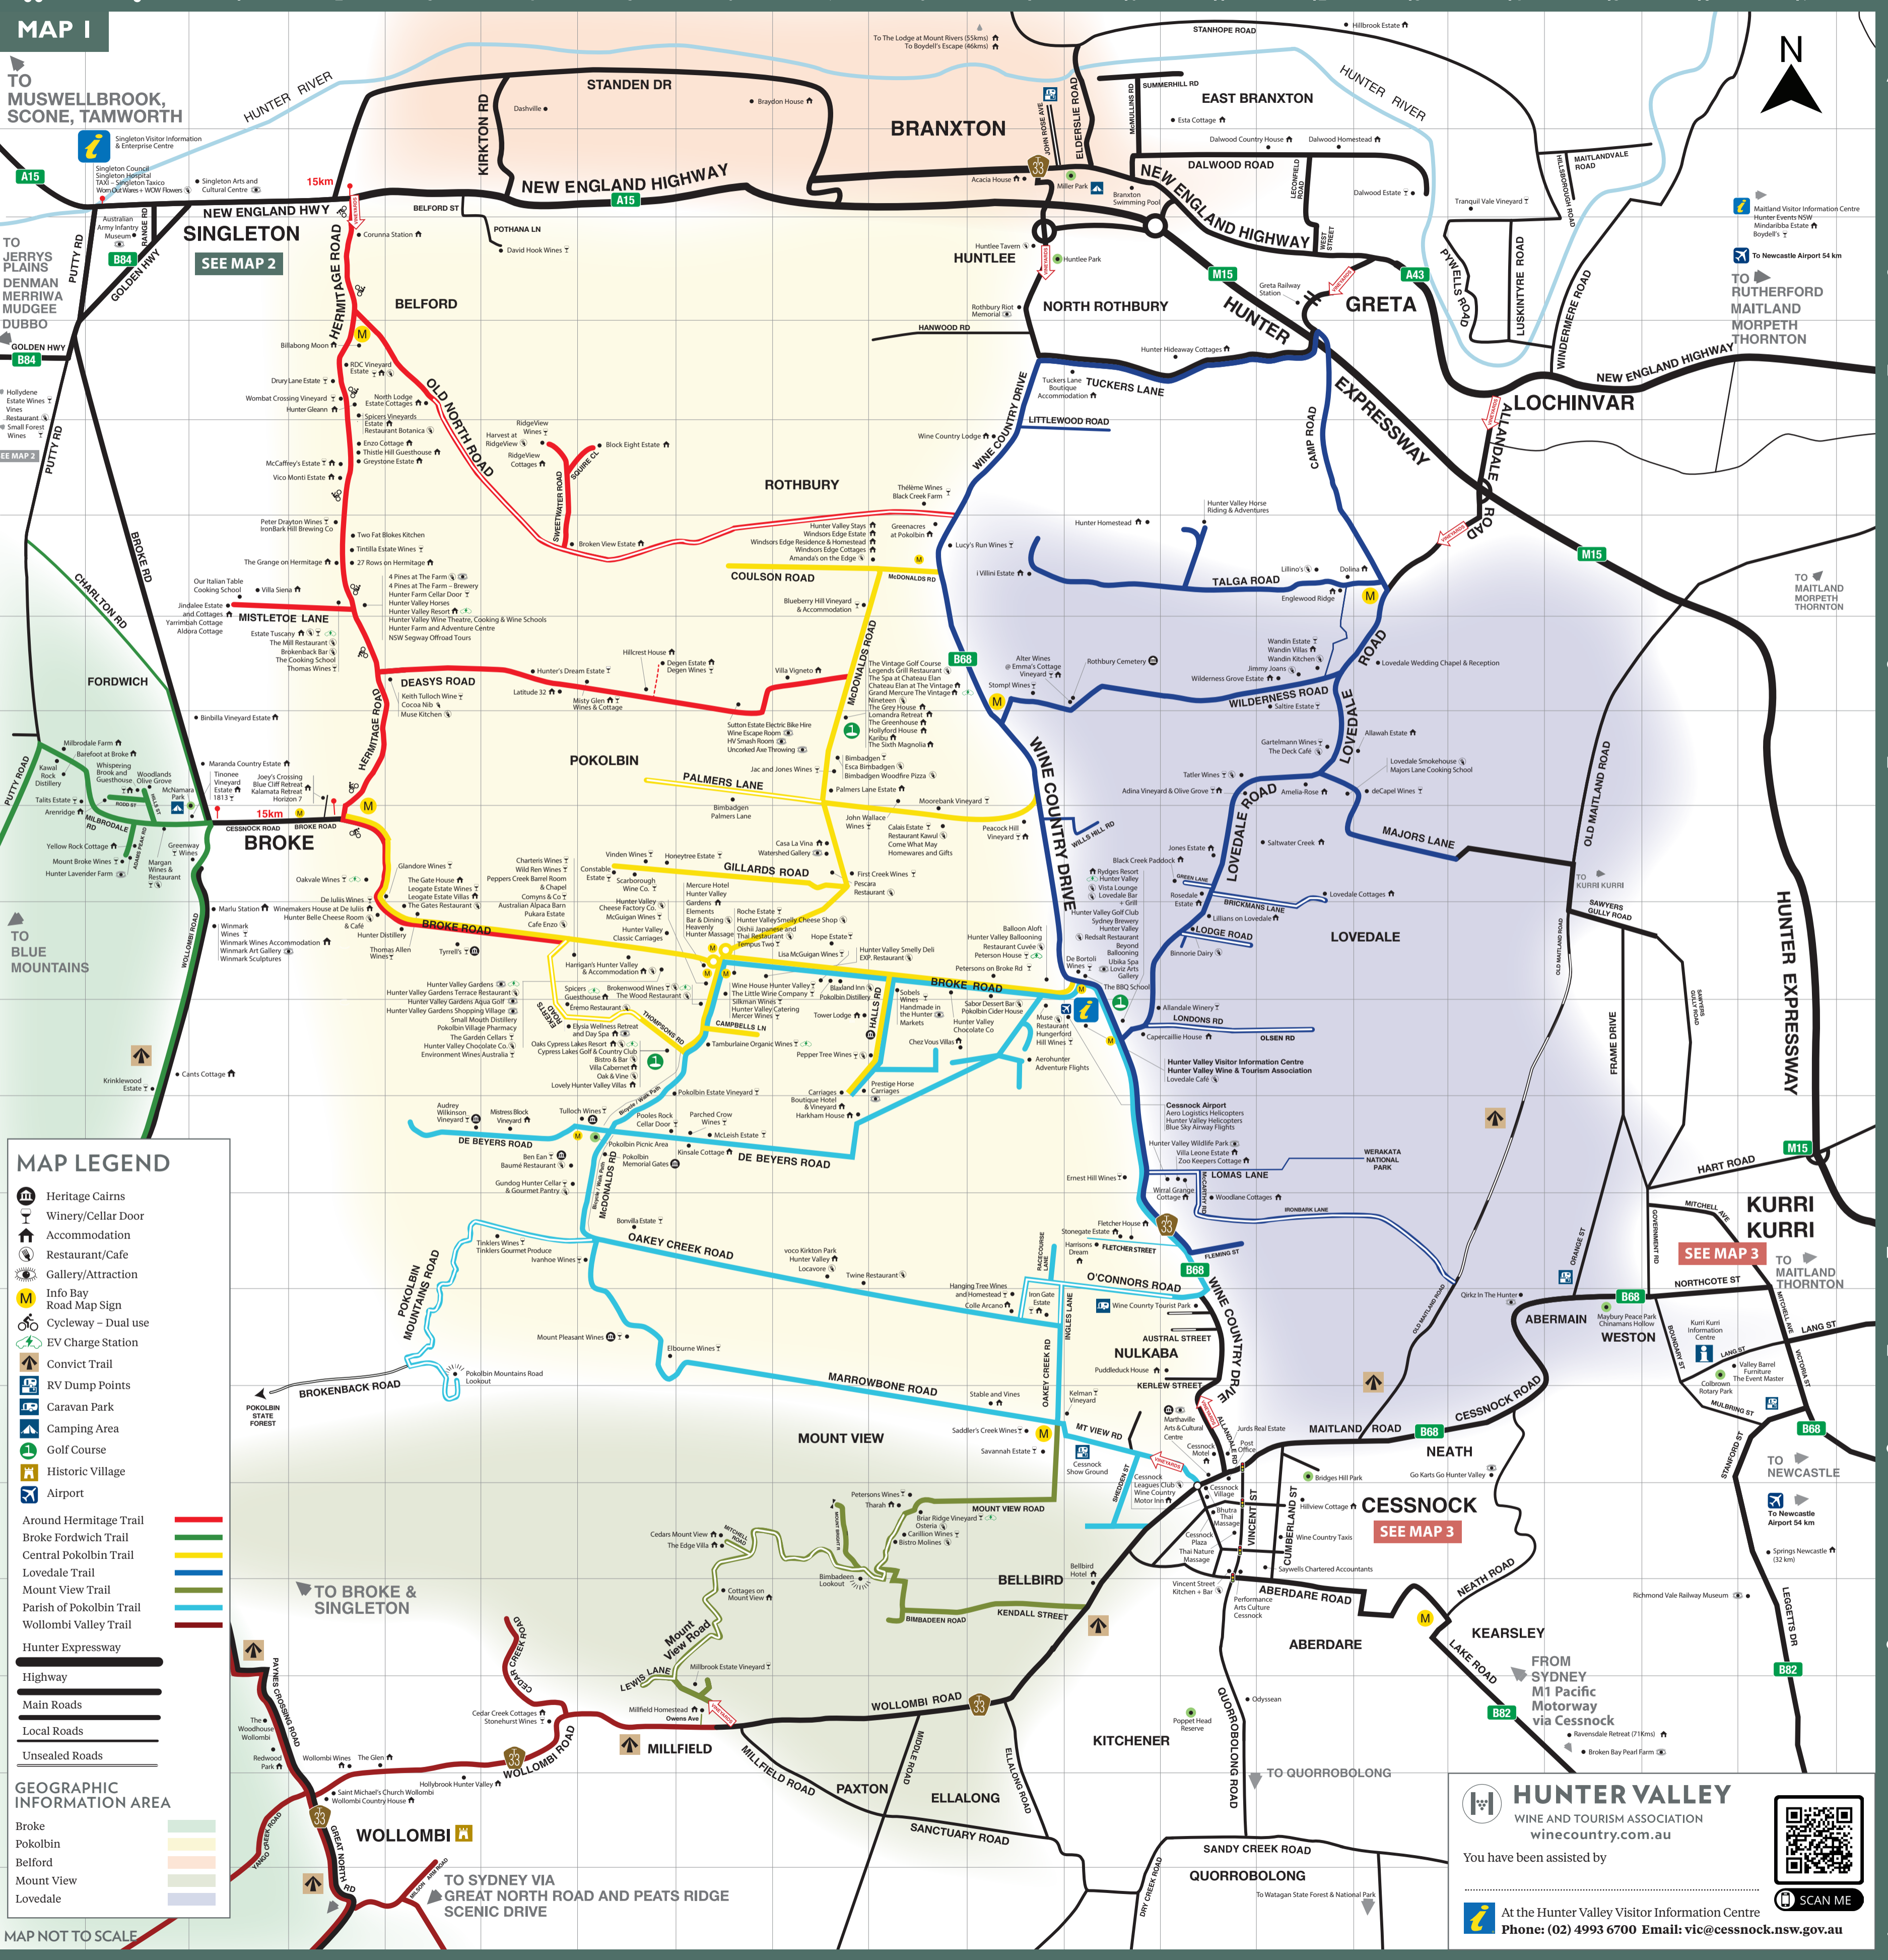

CELLAR DOORS, RESTAURANTS & CAFÉS (CONTINUED), ACCOMMODATION (CONTINUED), GOURMET, EXPERIENCES, TOURS, BREWERIES & DISTILLERIES, RESTAURANTS & CAFÉS (continued), ACCOMMODATION (continued), SERVICES.

Map 1 J9 to Map 1 A11 listing various venues, services, and accommodations across the Hunter Valley region.

Map 1 F2 to Map 1 A11 listing various venues, services, and accommodations across the Hunter Valley region.

Map 1 F2 to Map 1 A11 listing various venues, services, and accommodations across the Hunter Valley region.

Map 1 F2 to Map 1 A11 listing various venues, services, and accommodations across the Hunter Valley region.

Map 1 F2 to Map 1 A11 listing various venues, services, and accommodations across the Hunter Valley region.

Map 1 F2 to Map 1 A11 listing various venues, services, and accommodations across the Hunter Valley region.

Map 1 F2 to Map 1 A11 listing various venues, services, and accommodations across the Hunter Valley region.

Map 1 F2 to Map 1 A11 listing various venues, services, and accommodations across the Hunter Valley region.

Map 1 F2 to Map 1 A11 listing various venues, services, and accommodations across the Hunter Valley region.

Map 1 F2 to Map 1 A11 listing various venues, services, and accommodations across the Hunter Valley region.

HUNTER VALLEY WINE AND TOURISM ASSOCIATION logo and contact information, including a QR code labeled 'SCAN ME'.