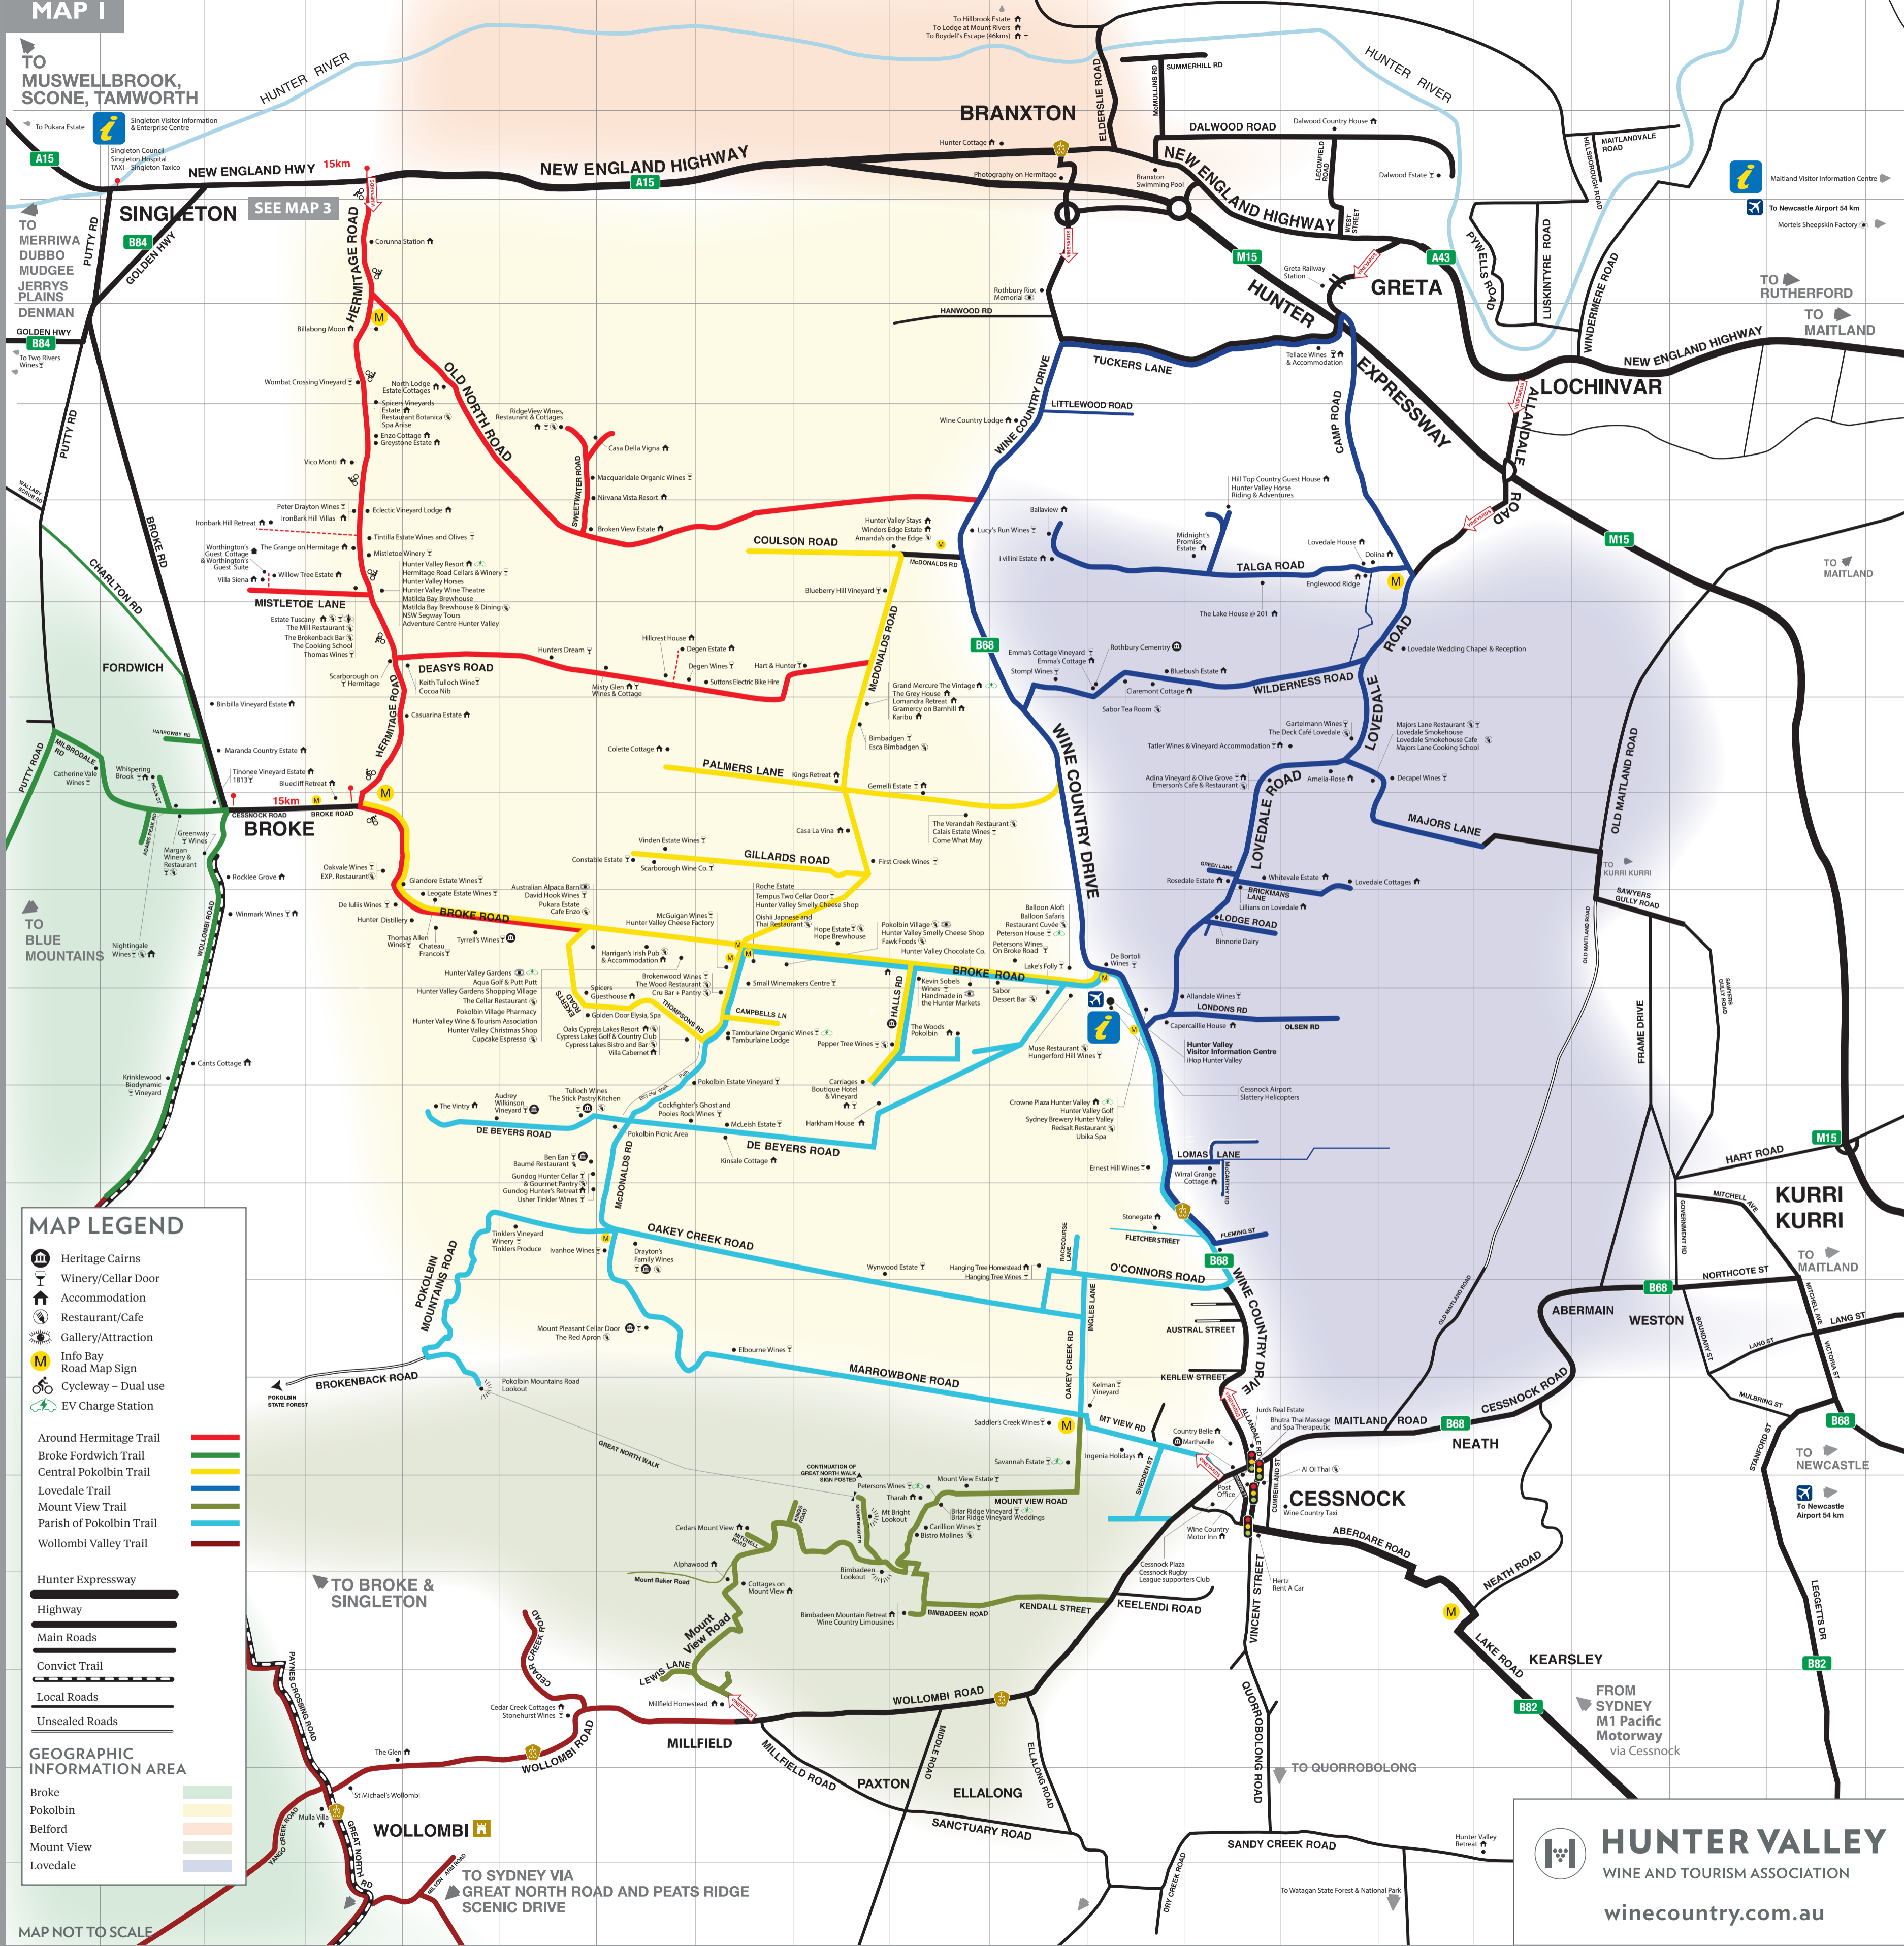

SERVICES

WEDDINGS

Ben Ean	Map 1 L4
Beveridge's Menswear	Map 2 C4
Bimbagen Weddings	Map 1 H7
Dalwood Estate	Map 1 B3
Estate Tuscany	Map 1 F2
Hunter Valley Resort	Map 1 F2
Jason Thomas Marriage Celebrant	*
Lovedale Wedding Chapel & Reception	Map 1 G13
Margan Winery & Restaurant	Map 1 I0
Mulla Villa	Map 1 S2
Photography on Hermitage	Map 1 B9
Restaurant Cuvée	Map 1 J9
St Michael's Wollombi	Map 1 S2
Tamburlaine Organic Wines	Map 1 K6
Winmark Wines	Map 1 J1

HERITAGE CAIRNS SITE

Audrey Wilkinson Vineyard	Map 1 L3
Circa 1876	Map 1 K8
Drayton's Family Wines	Map 1 M5
Ben Ean	Map 1 L4
Marthaville	Map 1 O11
Mount Pleasant Wines	Map 1 N5
Rothbury Centenary	Map 1 G10
Tulloch Wines	Map 1 L4
Tyrell's Vineyard	Map 1 J3

DRIVING DISTANCE AND TIME

Source: www.travelmate.com.au

MAP I

MAP LEGEND

- Heritage Cairns
- Winery/Cellar Door
- Accommodation
- Restaurant/Cafe
- Gallery/Attraction
- Info Bay
- Road Map Sign
- Cycleway - Dual use
- EV Charge Station

Around Hermitage Trail

- Broke Fordwich Trail
- Central Pokolbin Trail
- Lovedale Trail
- Parish of Pokolbin Trail
- Wollombi Valley Trail

Hunter Expressway

- Highway
- Main Roads
- Convict Trail
- Local Roads
- Unsealed Roads

GEOGRAPHIC INFORMATION AREA

- Broke
- Pokolbin
- Belford
- Mount View
- Lovedale

MAP NOT TO SCALE

HUNTER VALLEY
WINE AND TOURISM ASSOCIATION
winecountry.com.au