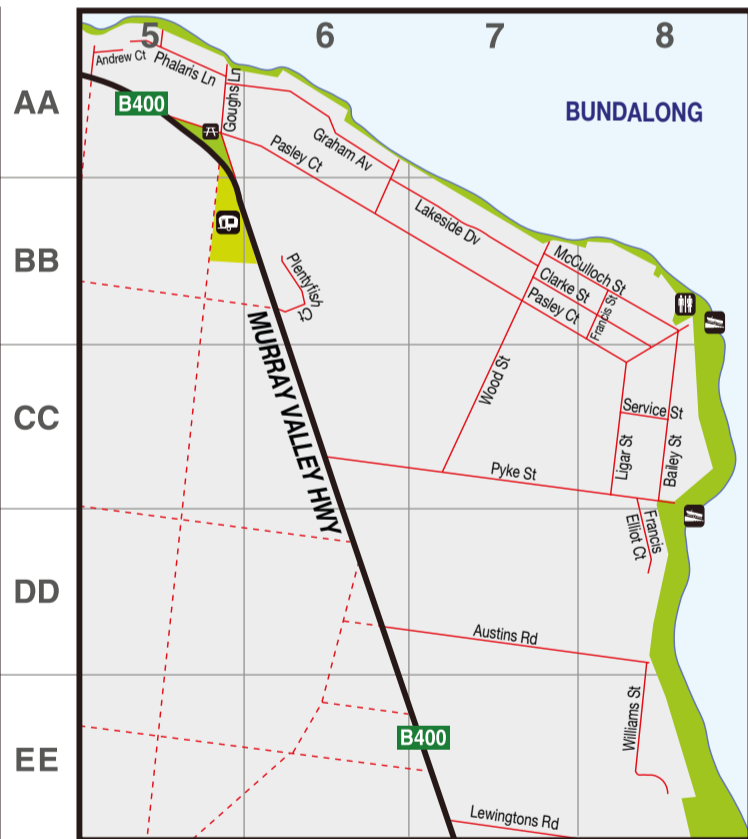

MAP REF - H7

Experience Lake Mulwala and the Mighty Murray

CUMBERBONA
 Cruising the Mighty Murray

Departs Yarrowonga foreshore
 Bookings essential

info@cumberbona.com.au
 0477 666 099
 www.cumberbona.com.au

Yarrowonga and Mulwala — Australia's best kept secret!

Not anymore! The secret is out!
 Come and discover our inland aquatic paradise with the Murray River and our constantly filled fresh water lake, Lake Mulwala, for yourself.
 Truly one of the most relaxing getaway destinations, enjoy fishing, golfing, bowls, water skiing, bushwalking, tennis, dining and free entertainment in our three clubs and other venues.
 Whatever the season or the reason, we invite you to join us at Yarrowonga-Mulwala where we are waiting to welcome you.

For information on the latest events & markets, accommodation reservations, call (03) 5744 1989
 web: www.yarrowongamulwala.com.au
 email: tourism@yarrowongamulwala.com.au

MAP REF H6

ClubMulwala

COURTESY BUS

Alexander St BB1	Linthorpe Dve AA1
Anderson Ct AA1	Luton Dve AA1
Buchanans Rd BE4	McCarthy Close BB2
Campbellfield Dve BB2	McRae Ct BB2
Courtney St BB1	Rosemary Ct CC2
George Edward Dve AA2	Stevensons Ct DD3
Henderson St BB2	Thomas St BB1
Hogans Rd BB1	Thornton Way AA1
Judd Rd AA1	Waterview Place AA2