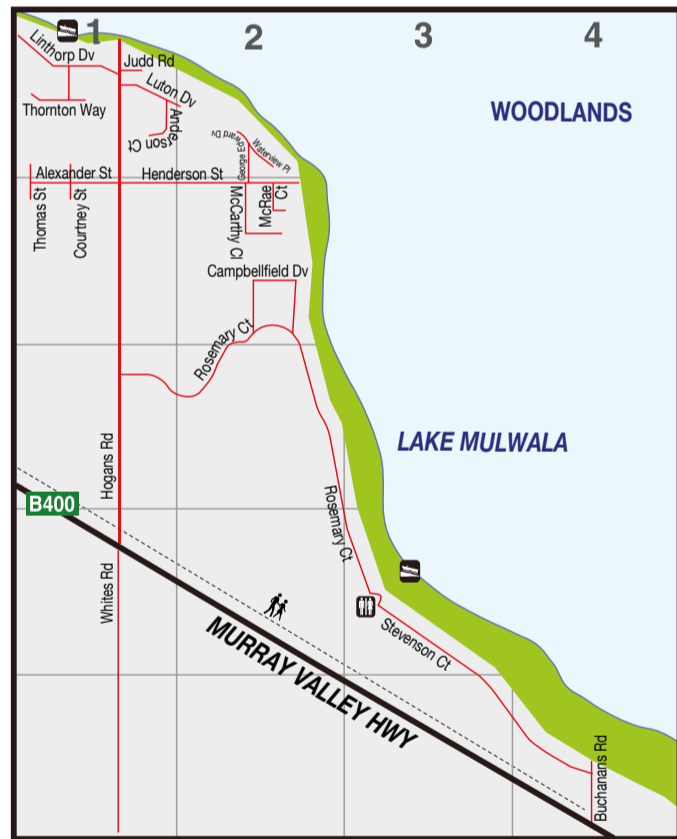

Yarrowonga and Mulwala — Australia's best kept secret!

Not anymore! The secret is out!
Come and discover our inland aquatic paradise with the Murray River and our constantly filled fresh water lake, Lake Mulwala, for yourself.
Truly one of the most relaxing getaway destinations, enjoy fishing, golfing, bowls, water skiing, bushwalking, tennis, dining and free entertainment in our three clubs and other venues.
Whatever the season or the reason, we invite you to join us at Yarrowonga-Mulwala where we are waiting to welcome you.

For information on the latest events & markets, accommodation reservations, call (03) 5744 1989
web: www.yarrowongamulwala.com.au
email: tourism@yarrowongamulwala.com.au

MAP REF H6

ClubMulwala

COURTESY BUS

EVERYDAY @ 12PM
SUNDAY - WEDNESDAY HOURLY FROM 5PM
THURSDAY - FRIDAY HALF HOURLY FROM 4PM
SATURDAY HALF HOURLY FROM 5PM
CALL 03 5744 2331

AVAILABLE FOR MEMBERS AND GUESTS OVER 7 YEARS OF AGE

WOODLANDS STREET INDEX

Alexander St BB1	Linthorpe Dve AA1
Anderson Ct AA1	Luton Dve AA1
Buchanans Rd BE4	McCarthy Close BB2
Campbellfield Dve BB2	McRae Ct BB2
Courtney St BB1	Rosemary Ct CC2
George Edward Dve AA2	Stevensons Ct DD3
Henderson St BB2	Thomas St BB1
Hogans Rd BB1	Thornton Way AA1
Judd Rd AA1	Waterview Place AA2